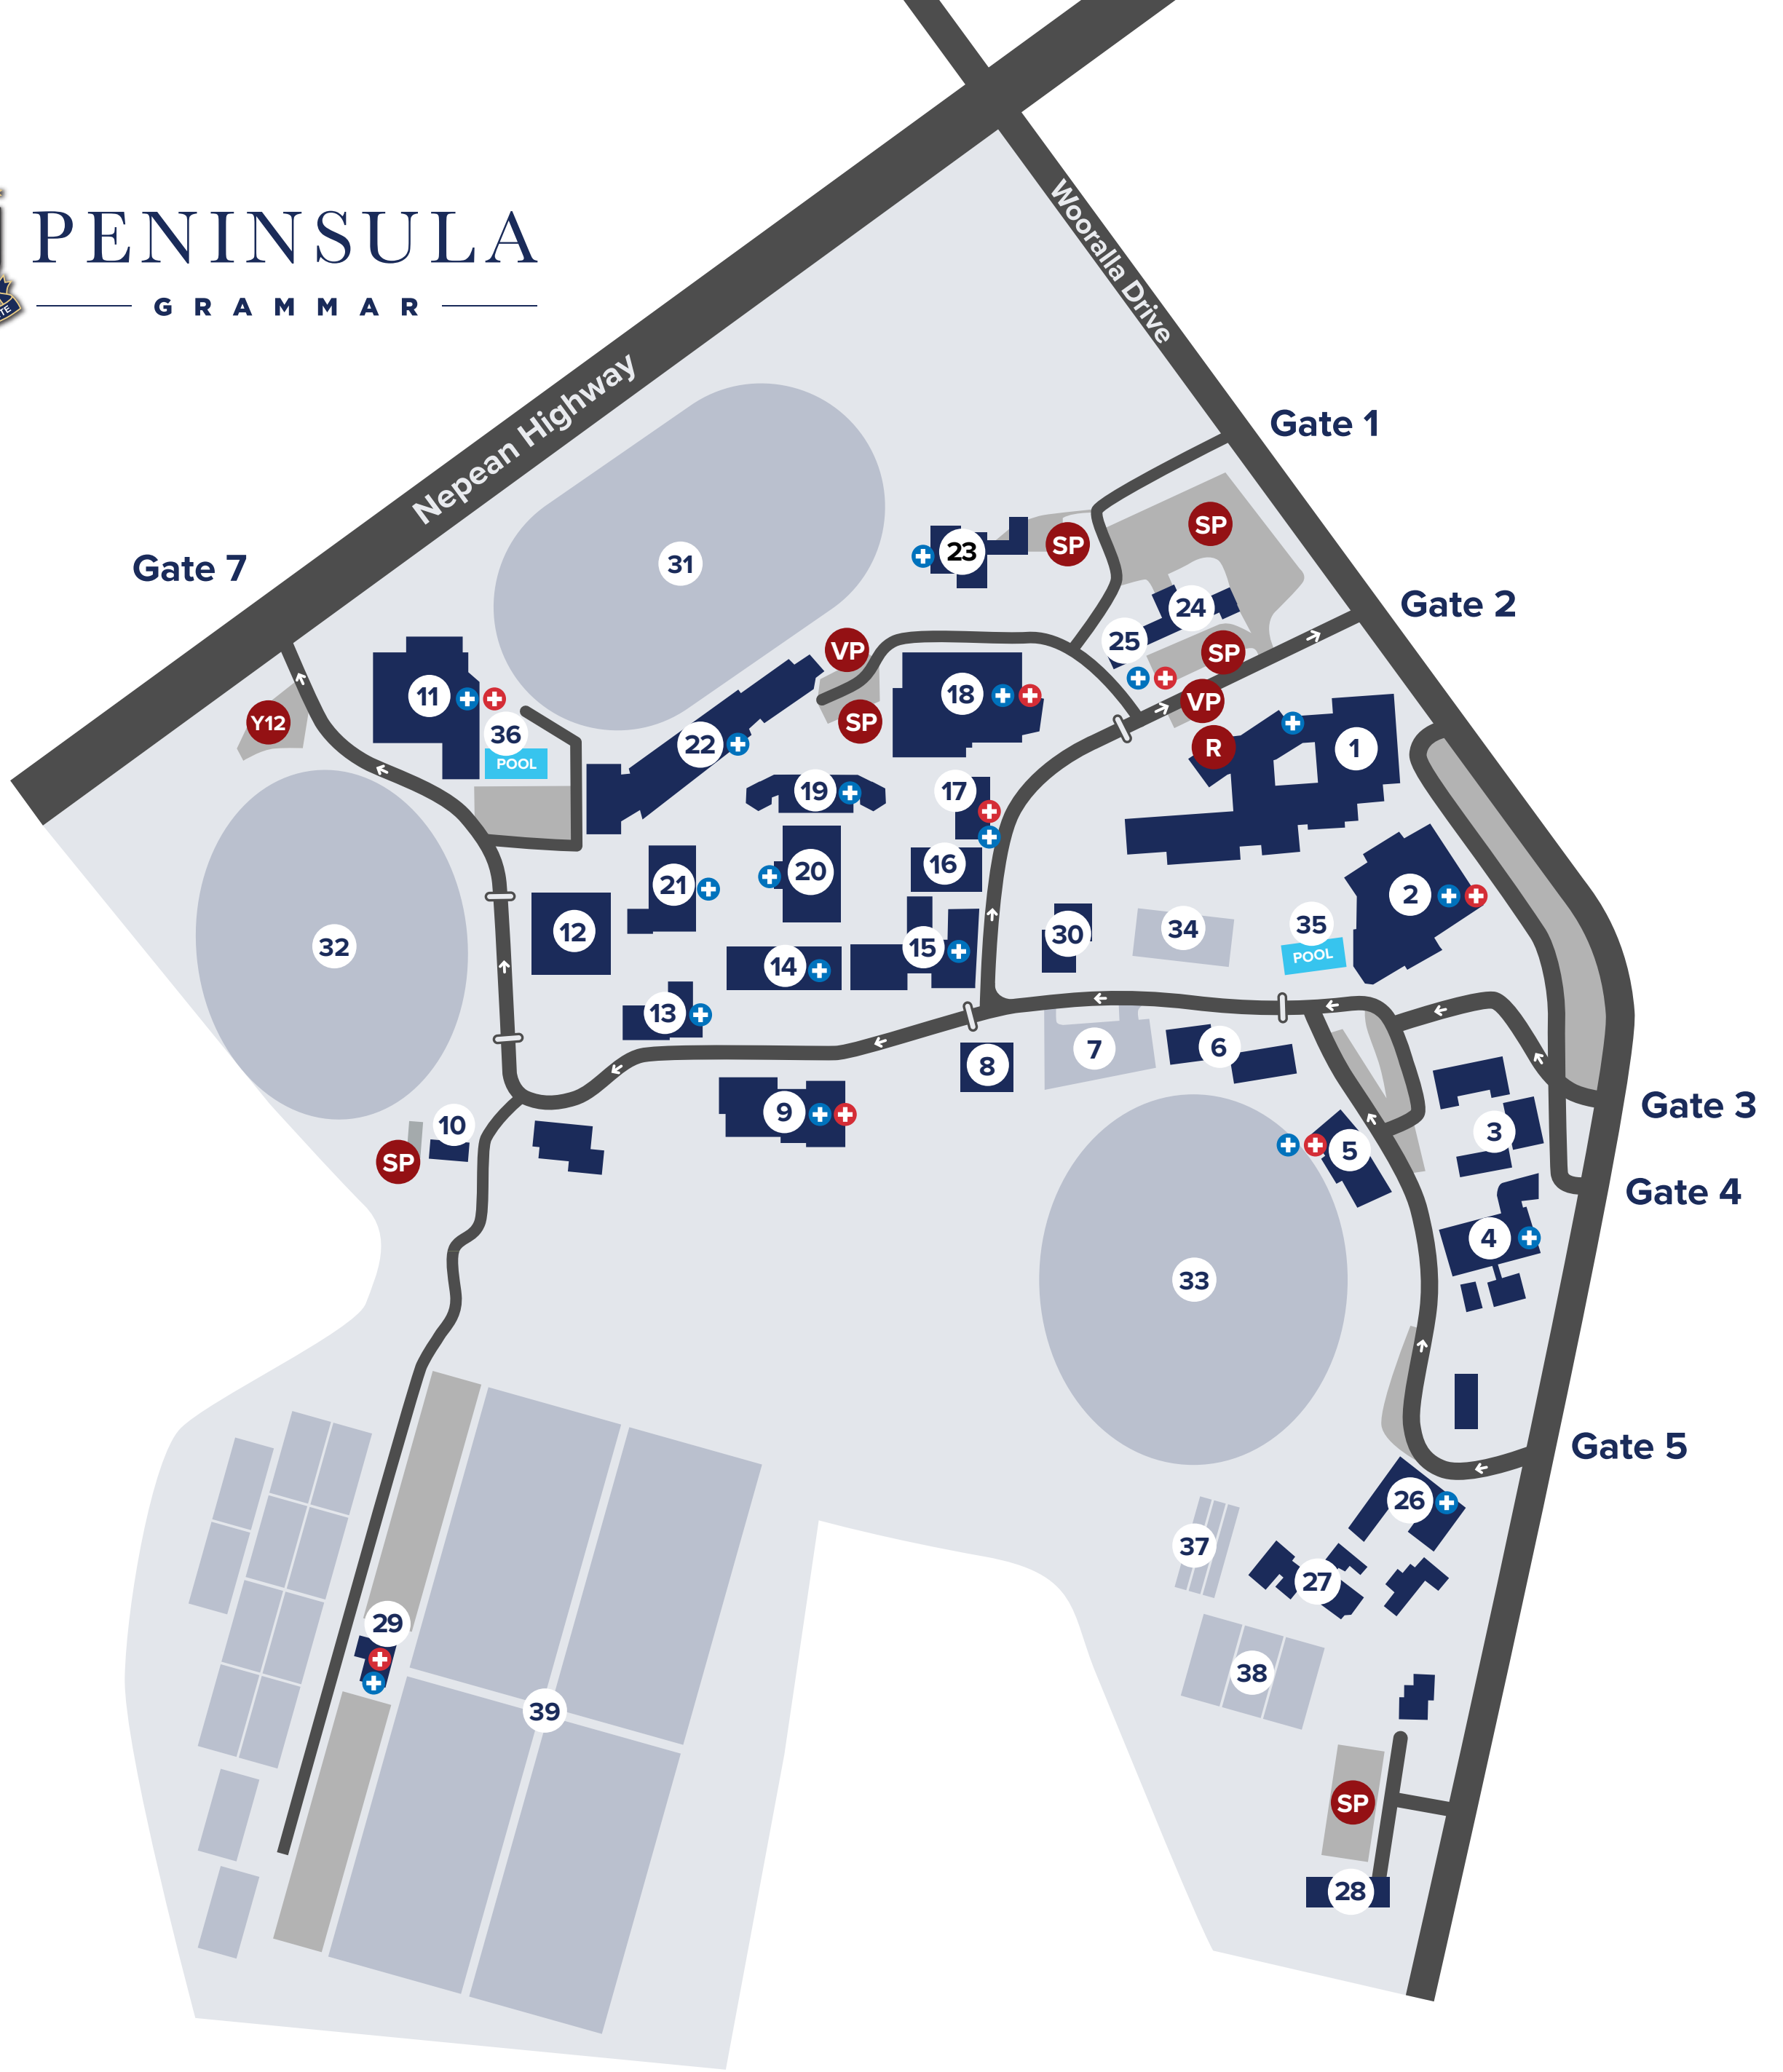

PENINSULA

GRAMMAR

- | | | |
|---|------------------------------------|---|
| R Reception – All visitors must check in | SP Staff Only Parking | + AED - Automated External Defibrillator |
| VP Visitor Only Parking | Y12 Year 12 Student Parking | + Asthma Kits & EpiPens |

1. D.B Clarke Centre (Years 2 - 6), Principal, Main Reception & Student Services
2. Junior Gymnasium
3. Kindergarten
4. Early Childhood Centre (Prep - Year 1, Before & Afterschool Care)
5. H.A. Macdonald Pavilion
6. Discovery Centre (Junior School Science & Art)
7. Chapel Car Park
8. The Chapel
9. D.I Perry Building (Years 7 - 8)
10. Facilities Office
11. Physical Education Centre (Senior Gymnasium)
12. ALATUS
13. Pennell Centre (Year 9 and Food Technology)
14. Department of Learning Support
15. Marea Myers Centre (Art, Design & Technology)
16. Old Gymnasium
17. Administration Building
18. Sir Reginald Ansett Hall & R.T Hille Performing Arts Centre
19. VCE Science Centre

20. Science Building (Q Block)
21. Year 10 Centre
22. R.J Zammit Senior Centre (Years 11 - 12)
23. Heather Reilly House
24. Uniform Shop, Wellbeing, Archives
25. School Health Centre
26. Jaffray House (Boarding)
27. English Language Centre
28. Residence House
29. Detmold Pavilion
30. Tuck Shop
31. S.J. Brennan Sports Field
32. Walter Reilly Oval
33. Harry Macdonald Oval
34. Basketball Court
35. Ken McGarvin Pool
36. Horsburgh Pool
37. Cricket Nets
38. Tennis Courts
39. Detmold Playing Fields